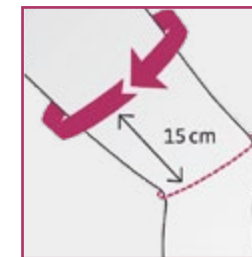

Ordering Information

Colour: Grey	
Size	Part Number
1	NGSS-1G
2	NGSS-2G
3	NGSS-3G
4	NGSS-4G
5	NGSS-5G

Colour: Tan	
Size	Part Number
1	NGSS-1T
2	NGSS-2T
3	NGSS-3T
4	NGSS-4T
5	NGSS-5T

Size Selection

Determining the size
Measure the thigh circumference 15cm above the patella and choose the appropriate size of suspension sleeve.

Technical Information

Proximal Circumference (cm)	Distal Circumference (cm)	Size
22-33	20-30	1
27-38	25-35	2
35-50	30-40	3
40-55	33-48	4
43-60	38-50	5

ContexGel.protect

To avoid premature tearing of the Genesee Gel knee sleeves, we recommend using the ContexGel.protect as a protective cover for sharp-edged prosthetic sockets. This protective cover is made of durable and expandable fabric and has an inner silicone edge on the distal side to prevent slipping.

ContexGel.protect cover				
Size	Side	For Knee Sleeve	Length	Part Number
S	Universal	Size S	19cm	NMA3S50/S
M	Universal	Size M	19cm	NMA3S50/M
L	Universal	Size L	22cm	NMA3S50/L
XL	Universal	Size XL & XXL	22cm	NMA3S50/XL

Protective Sleeve	
Size	Part Number
Small	NM000202
Medium	NM000203
Large	NM000204

Product Specification

Material	Thermoplastic Elastomer (TPE) Gel
Length	38cm
Colours	Grey, Tan
Warranty	3 Months