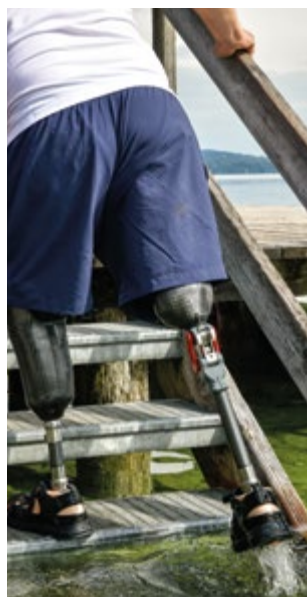

Kinegen Wave

The Kinegen Wave provides users with a number of technical advantages which are necessary for optimal safety and natural movement.

The high-quality knee joint is complemented by the modern design that is seen in the well-known models of the Kinegen series. A polycentric knee joint that has a high stance phase stability due to a posteriorly positioned pivot point, suitable for K2 users. The mechanical shortening in the swing phase enables increased ground clearance whilst the manual lock provides additional safety. Users can move freely and carefree in fresh, salt or chlorinated water thanks to its water-resistant materials.

Waterproof*

*Waterproof note: Following exposure to chlorinated water, rinse immediately with fresh water and dry.

Features and Benefits

- Integrated extension assist spring
- High stance phase safety due to polycentric design
- Ability to easily switch between free knee and locked knee
- 125kg weight limit
- Male pyramid & M36 thread connection options
- Adjustable axis friction for swing phase control
- Waterproof in fresh, chlorinated and salt water*

Adjustable axle friction for swing phase control

Manual lock

Integrated channels for water drainage

Aluminium/stainless steel

Knees - Streifeneder - Kinegen Wave

Ordering Information

Trial Period - There is no trial period on this knee, however please contact Customer Services or a Steeper Product Manager to enquire.