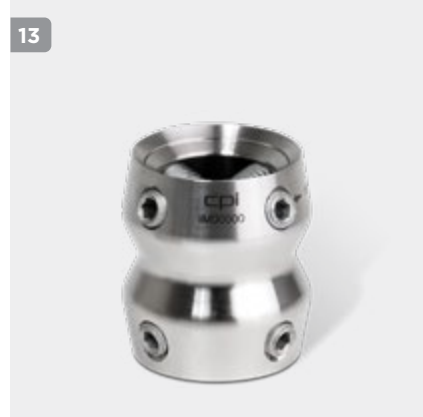

Weight Limit Note: Please note that when ordering components from different ranges for the same limb build, the lowest rated component becomes the maximum weight limit.

Titanium College Park Structural Components				
Part Number	Manufacturer	Description	Weight Limit	
13	NDR-T45	CP	Double-Ended Adapter, 45mm	136kg
14	NDR-T60	CP	Double-Ended Adapter, 60mm	136kg
15	NDR-T75	CP	Double-Ended Adapter, 75mm	136kg
16	NTI-TTK-PA	CP	Transtibial Kit with Pyramid Adapter (30mm Tube Adapter - 250mm length, 30mm Tube Clamp, 4-Hole Pyramid Adapter)	136kg
17	NTI-TTK-PAH	CP	Transtibial Kit with Pyramid Adapter and Pin-Lock Hole (30mm Tube Adapter - 250mm length, 30mm Tube Clamp, 4-Hole Pyramid Adapter with Pin-Lock Hole)	136kg
18	NTI-TTK-PAR	CP	Transtibial Kit with Rotatable Pyramid Adapter (30mm Tube Adapter - 250mm length, 30mm Tube Clamp, 4-Hole Rotatable Pyramid Adapter)	136kg
19	NTI-TTK-PHR	CP	Transtibial Kit with Rotatable Pyramid Adapter and Pin-Lock Hole (30mm Tube Adapter - 250mm length, 30mm Tube Clamp, 4-Hole Rotatable Pyramid Adapter with Pin-Lock Hole)	136kg
20	NTI-TFK-PA	CP	Transfemoral Kit with Pyramid Adapter (30mm Tube Adapter - 430mm length, 30mm Tube Clamp, 4-Hole Pyramid Adapter)	136kg
21	NTI-TFK-PAH	CP	Transfemoral Kit with Pyramid Adapter and Pin-Lock Hole (30mm Tube Adapter - 430mm length, 30mm Tube Clamp, 4-Hole Pyramid Adapter with Pin-Lock Hole)	136kg
22	NTI-TFK-PAR	CP	Transfemoral Kit with Rotatable Pyramid Adapter (30mm Tube Adapter - 430mm length, 30mm Tube Clamp, 4-Hole Rotatable Pyramid Adapter)	136kg
23	NTI-TFK-PHR	CP	Transfemoral Kit with Rotatable Pyramid Adapter and Pin-Lock Hole (30mm Tube Adapter - 430mm length, 30mm Tube Clamp, 4-Hole Rotatable Pyramid Adapter with Pin-Lock Hole)	136kg

Manufacturer: CP = College Park