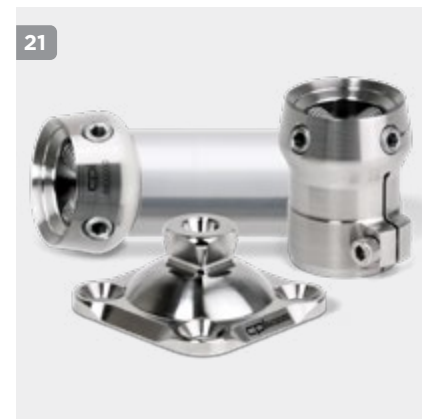

Weight Limit Note: Please note that when ordering components from different ranges for the same limb build, the lowest rated component becomes the maximum weight limit.

Titanium College Park Structural Components				
Part Number	Manufacturer	Description	Weight Limit	
13	NDR-T45	CP	Double-Ended Adapter, 45mm	136kg
14	NDR-T60	CP	Double-Ended Adapter, 60mm	136kg
15	NDR-T75	CP	Double-Ended Adapter, 75mm	136kg
16	NTI-TTK-PA	CP	Transtibial Kit with Pyramid Adapter (30mm Tube Adapter - 250mm length, 30mm Tube Clamp, 4-Hole Pyramid Adapter)	136kg
17	NTI-TTK-PAH	CP	Transtibial Kit with Pyramid Adapter and Pin-Lock Hole (30mm Tube Adapter - 250mm length, 30mm Tube Clamp, 4-Hole Pyramid Adapter with Pin-Lock Hole)	136kg
18	NTI-TTK-PAR	CP	Transtibial Kit with Rotatable Pyramid Adapter (30mm Tube Adapter - 250mm length, 30mm Tube Clamp, 4-Hole Rotatable Pyramid Adapter)	136kg
19	NTI-TTK-PHR	CP	Transtibial Kit with Rotatable Pyramid Adapter and Pin-Lock Hole (30mm Tube Adapter - 250mm length, 30mm Tube Clamp, 4-Hole Rotatable Pyramid Adapter with Pin-Lock Hole)	136kg
20	NTI-TFK-PA	CP	Transfemoral Kit with Pyramid Adapter (30mm Tube Adapter - 430mm length, 30mm Tube Clamp, 4-Hole Pyramid Adapter)	136kg
21	NTI-TFK-PAH	CP	Transfemoral Kit with Pyramid Adapter and Pin-Lock Hole (30mm Tube Adapter - 430mm length, 30mm Tube Clamp, 4-Hole Pyramid Adapter with Pin-Lock Hole)	136kg
22	NTI-TFK-PAR	CP	Transfemoral Kit with Rotatable Pyramid Adapter (30mm Tube Adapter - 430mm length, 30mm Tube Clamp, 4-Hole Rotatable Pyramid Adapter)	136kg
23	NTI-TFK-PHR	CP	Transfemoral Kit with Rotatable Pyramid Adapter and Pin-Lock Hole (30mm Tube Adapter - 430mm length, 30mm Tube Clamp, 4-Hole Rotatable Pyramid Adapter with Pin-Lock Hole)	136kg

Manufacturer: CP = College Park