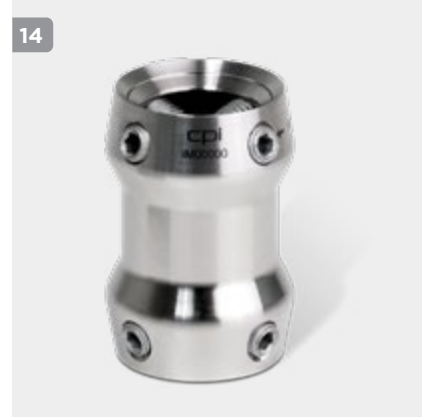

Weight Limit Note: Please note that when ordering components from different ranges for the same limb build, the lowest rated component becomes the maximum weight limit.

Titanium College Park Structural Components				
Part Number	Manufacturer	Description	Weight Limit	
13	NDR-T45	CP	Double-Ended Adapter, 45mm	136kg
14	NDR-T60	CP	Double-Ended Adapter, 60mm	136kg
15	NDR-T75	CP	Double-Ended Adapter, 75mm	136kg
16	NTI-TTK-PA	CP	Transtibial Kit with Pyramid Adapter (30mm Tube Adapter - 250mm length, 30mm Tube Clamp, 4-Hole Pyramid Adapter)	136kg
17	NTI-TTK-PAH	CP	Transtibial Kit with Pyramid Adapter and Pin-Lock Hole (30mm Tube Adapter - 250mm length, 30mm Tube Clamp, 4-Hole Pyramid Adapter with Pin-Lock Hole)	136kg
18	NTI-TTK-PAR	CP	Transtibial Kit with Rotatable Pyramid Adapter (30mm Tube Adapter - 250mm length, 30mm Tube Clamp, 4-Hole Rotatable Pyramid Adapter)	136kg
19	NTI-TTK-PHR	CP	Transtibial Kit with Rotatable Pyramid Adapter and Pin-Lock Hole (30mm Tube Adapter - 250mm length, 30mm Tube Clamp, 4-Hole Rotatable Pyramid Adapter with Pin-Lock Hole)	136kg
20	NTI-TFK-PA	CP	Transfemoral Kit with Pyramid Adapter (30mm Tube Adapter - 430mm length, 30mm Tube Clamp, 4-Hole Pyramid Adapter)	136kg
21	NTI-TFK-PAH	CP	Transfemoral Kit with Pyramid Adapter and Pin-Lock Hole (30mm Tube Adapter - 430mm length, 30mm Tube Clamp, 4-Hole Pyramid Adapter with Pin-Lock Hole)	136kg
22	NTI-TFK-PAR	CP	Transfemoral Kit with Rotatable Pyramid Adapter (30mm Tube Adapter - 430mm length, 30mm Tube Clamp, 4-Hole Rotatable Pyramid Adapter)	136kg
23	NTI-TFK-PHR	CP	Transfemoral Kit with Rotatable Pyramid Adapter and Pin-Lock Hole (30mm Tube Adapter - 430mm length, 30mm Tube Clamp, 4-Hole Rotatable Pyramid Adapter with Pin-Lock Hole)	136kg

Manufacturer: CP = College Park