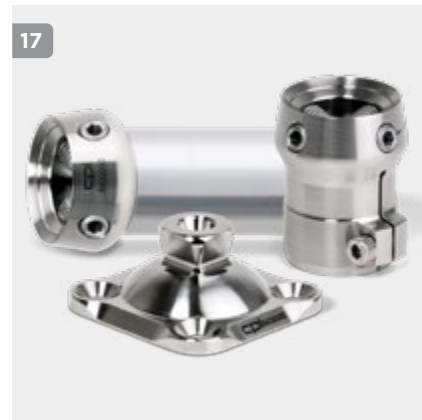

Weight Limit Note: Please note that when ordering components from different ranges for the same limb build, the lowest rated component becomes the maximum weight limit.

Titanium College Park Structural Components				
Part Number	Manufacturer	Description	Weight Limit	
13	NDR-T45	CP	Double-Ended Adapter, 45mm	136kg
14	NDR-T60	CP	Double-Ended Adapter, 60mm	136kg
15	NDR-T75	CP	Double-Ended Adapter, 75mm	136kg
16	NTI-TTK-PA	CP	Transtibial Kit with Pyramid Adapter (30mm Tube Adapter - 250mm length, 30mm Tube Clamp, 4-Hole Pyramid Adapter)	136kg
17	NTI-TTK-PAH	CP	Transtibial Kit with Pyramid Adapter and Pin-Lock Hole (30mm Tube Adapter - 250mm length, 30mm Tube Clamp, 4-Hole Pyramid Adapter with Pin-Lock Hole)	136kg
18	NTI-TTK-PAR	CP	Transtibial Kit with Rotatable Pyramid Adapter (30mm Tube Adapter - 250mm length, 30mm Tube Clamp, 4-Hole Rotatable Pyramid Adapter)	136kg
19	NTI-TTK-PHR	CP	Transtibial Kit with Rotatable Pyramid Adapter and Pin-Lock Hole (30mm Tube Adapter - 250mm length, 30mm Tube Clamp, 4-Hole Rotatable Pyramid Adapter with Pin-Lock Hole)	136kg
20	NTI-TFK-PA	CP	Transfemoral Kit with Pyramid Adapter (30mm Tube Adapter - 430mm length, 30mm Tube Clamp, 4-Hole Pyramid Adapter)	136kg
21	NTI-TFK-PAH	CP	Transfemoral Kit with Pyramid Adapter and Pin-Lock Hole (30mm Tube Adapter - 430mm length, 30mm Tube Clamp, 4-Hole Pyramid Adapter with Pin-Lock Hole)	136kg
22	NTI-TFK-PAR	CP	Transfemoral Kit with Rotatable Pyramid Adapter (30mm Tube Adapter - 430mm length, 30mm Tube Clamp, 4-Hole Rotatable Pyramid Adapter)	136kg
23	NTI-TFK-PHR	CP	Transfemoral Kit with Rotatable Pyramid Adapter and Pin-Lock Hole (30mm Tube Adapter - 430mm length, 30mm Tube Clamp, 4-Hole Rotatable Pyramid Adapter with Pin-Lock Hole)	136kg

Manufacturer: CP = College Park