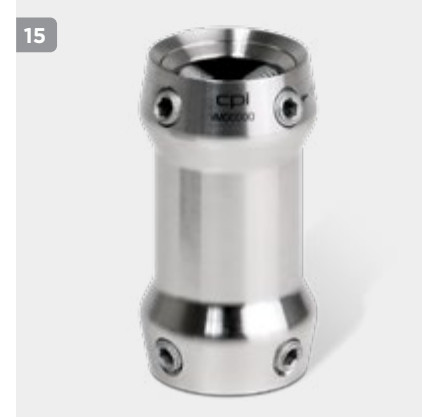

Weight Limit Note: Please note that when ordering components from different ranges for the same limb build, the lowest rated component becomes the maximum weight limit.

Titanium College Park Structural Components				
Part Number	Manufacturer	Description	Weight Limit	
13	NDR-T45	CP	Double-Ended Adapter, 45mm	136kg
14	NDR-T60	CP	Double-Ended Adapter, 60mm	136kg
15	NDR-T75	CP	Double-Ended Adapter, 75mm	136kg
16	NTI-TTK-PA	CP	Transtibial Kit with Pyramid Adapter (30mm Tube Adapter - 250mm length, 30mm Tube Clamp, 4-Hole Pyramid Adapter)	136kg
17	NTI-TTK-PAH	CP	Transtibial Kit with Pyramid Adapter and Pin-Lock Hole (30mm Tube Adapter - 250mm length, 30mm Tube Clamp, 4-Hole Pyramid Adapter with Pin-Lock Hole)	136kg
18	NTI-TTK-PAR	CP	Transtibial Kit with Rotatable Pyramid Adapter (30mm Tube Adapter - 250mm length, 30mm Tube Clamp, 4-Hole Rotatable Pyramid Adapter)	136kg
19	NTI-TTK-PHR	CP	Transtibial Kit with Rotatable Pyramid Adapter and Pin-Lock Hole (30mm Tube Adapter - 250mm length, 30mm Tube Clamp, 4-Hole Rotatable Pyramid Adapter with Pin-Lock Hole)	136kg
20	NTI-TFK-PA	CP	Transfemoral Kit with Pyramid Adapter (30mm Tube Adapter - 430mm length, 30mm Tube Clamp, 4-Hole Pyramid Adapter)	136kg
21	NTI-TFK-PAH	CP	Transfemoral Kit with Pyramid Adapter and Pin-Lock Hole (30mm Tube Adapter - 430mm length, 30mm Tube Clamp, 4-Hole Pyramid Adapter with Pin-Lock Hole)	136kg
22	NTI-TFK-PAR	CP	Transfemoral Kit with Rotatable Pyramid Adapter (30mm Tube Adapter - 430mm length, 30mm Tube Clamp, 4-Hole Rotatable Pyramid Adapter)	136kg
23	NTI-TFK-PHR	CP	Transfemoral Kit with Rotatable Pyramid Adapter and Pin-Lock Hole (30mm Tube Adapter - 430mm length, 30mm Tube Clamp, 4-Hole Rotatable Pyramid Adapter with Pin-Lock Hole)	136kg

Manufacturer: CP = College Park